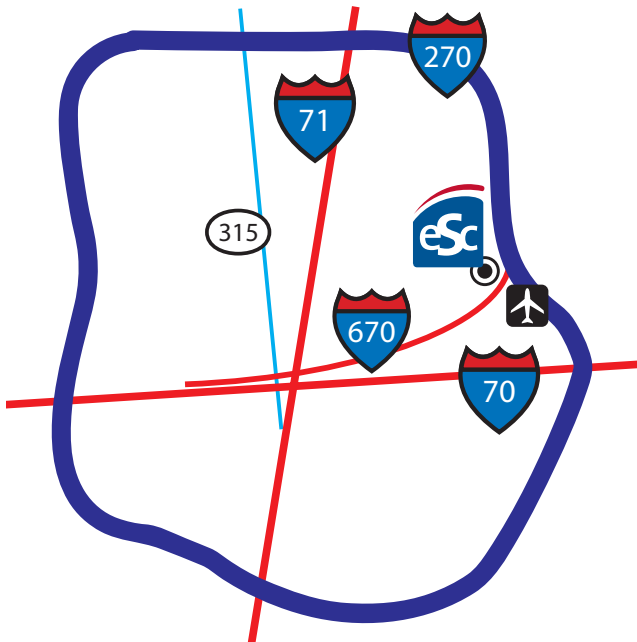

educational service center

of Central Ohio *Serving Delaware, Franklin & Union Counties*

Directions to the ESC of Central Ohio Central Office

2080 Citygate Drive • Columbus, OH 43219 | p: 614.445.3750 | f: 614.445.3767

From the **north**:

I-270 to Easton Exit. The first traffic light is Stelzer Road—make a left on Stelzer Road and follow for approximately 2 miles to the Citygate Business Park on the right.

From the **south**:

I-270 to Rt. 62/I-670 Exit West and follow Airport sign. Exit at Airport/Stelzer Road. Turn left on Stelzer Road and follow to Citygate Business Park on the left.

From I-670 **east**:

Exit at Airport/Stelzer Road Exit. Turn left on Stelzer Road to Citygate Business Park on the left.

From the **west**:

Take I-70 East to I-270 or I-270 North and East, or I-670 and follow the directions listed above.