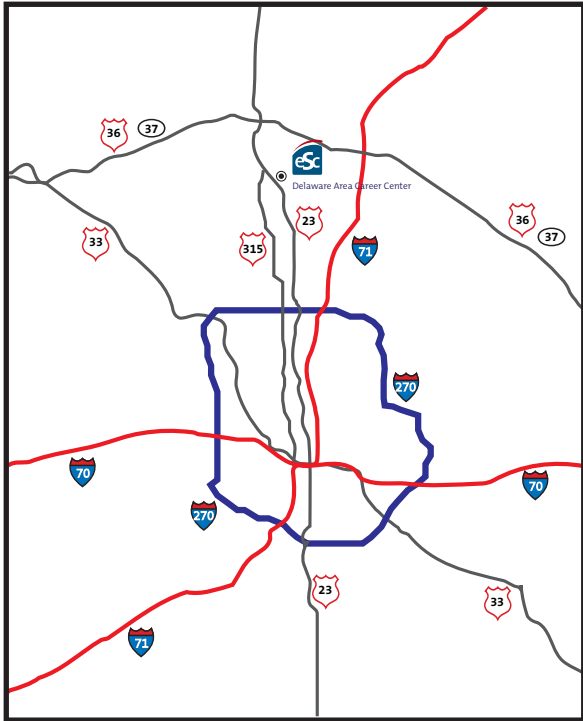

## Directions to the ESC of Central Ohio Northern Office

4565 Columbus Pike • Delaware, OH 43015 | p: 740.548.7880 | f: 740.548.4565

**From the north:**

Go south of Delaware on US-23 for about 2 miles and ESCCO Northern Office will be on the left side.

**From the south:**

OH-315 N to I-270 E toward Cleveland. Take exit 23 toward US-23 N/Delaware and merge onto N High St/US 23. Continue on US-23 for about 8 miles and ESCCO Northern Office will be on the right.

**From I-670 east:**

Go west on OH-37/US-36 and turn left onto Columbus pike/US-23 South for about 2 miles. ESCCO Northern Office will be on the left.

**From the west:**

Go southeast on US-33 East/US-36 East and take exit toward Delaware. Turn left at Delaware Avenue/OH-36. Continue on US-36 (about 15 miles) and turn right onto Columbus Pike/ US-23 South for about 2 miles. ESCCO Northern Office will be on left.