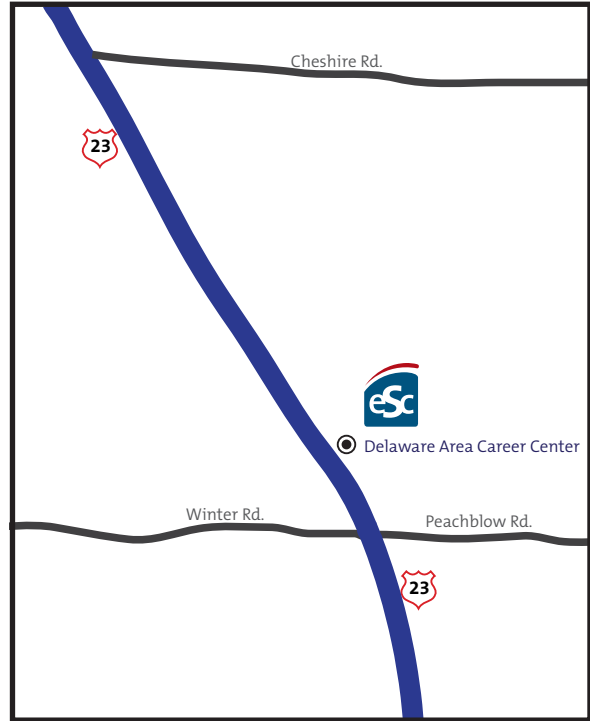

## Directions to the ESC of Central Ohio Northern Office

4565 Columbus Pike • Delaware, OH 43015 | p: 740.548.7880 | f: 740.548.4565

**From the north:**

Go south of Delaware on US-23 for about 2 miles and ESCCO Northern Office will be on the left side.

**From the south:**

OH-315 N to I-270 E toward Cleveland. Take exit 23 toward US-23 N/Delaware and merge onto N High St/US 23. Continue on US-23 for about 8 miles and ESCCO Northern Office will be on the right.

**From I-670 east:**

Go west on OH-37/US-36 and turn left onto Columbus pike/US-23 South for about 2 miles. ESCCO Northern Office will be on the left.

**From the west:**

Go southeast on US-33 East/US-36 East and take exit toward Delaware. Turn left at Delaware Avenue/OH-36. Continue on US-36 (about 15 miles) and turn right onto Columbus Pike/ US-23 South for about 2 miles. ESCCO Northern Office will be on left.